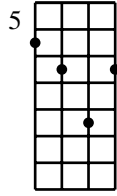

F#m7/A

F#m7/A

F#m/A

F#m/C#

F#m/C#

F#m

F#m