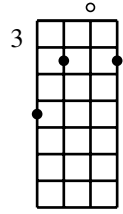

F#m7/A

F#m7/A

F#m/A

F#m/C#

F#m/C#

F#m

F#m